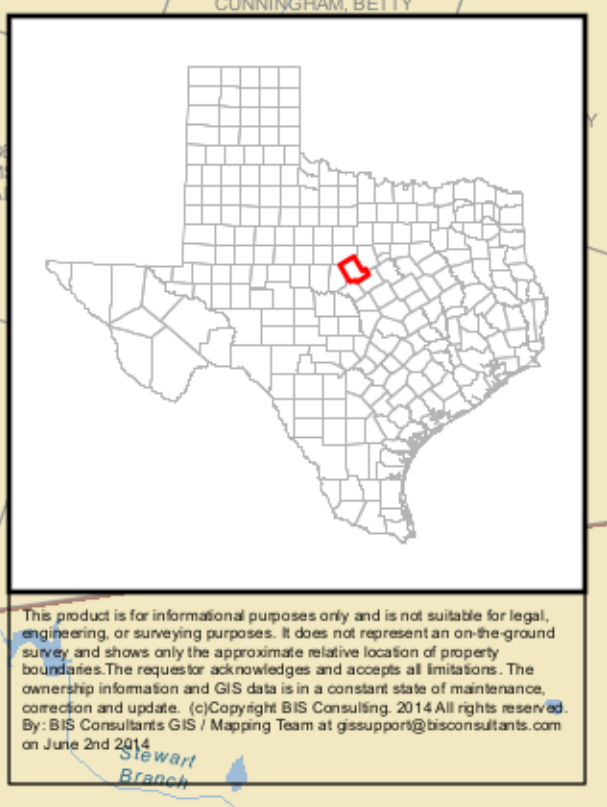

Southwest Comanche County
Texas
Wind Turbine Location Study Map
For:
<http://www.wontfeelikehome.com/>
June 4th 2014

1. **LEGEND**
2. Residential Homes
   - ★ Meteorological Tower
   - Wind Turbines
   - US Highway
   - State Highway
   - FM / County Rd
   - Peripheral
   - Tax Parcels
   - 500 FT
   - 1000 FT
   - 2000 FT
   - Parcels w/ Turbine
   - Base Map