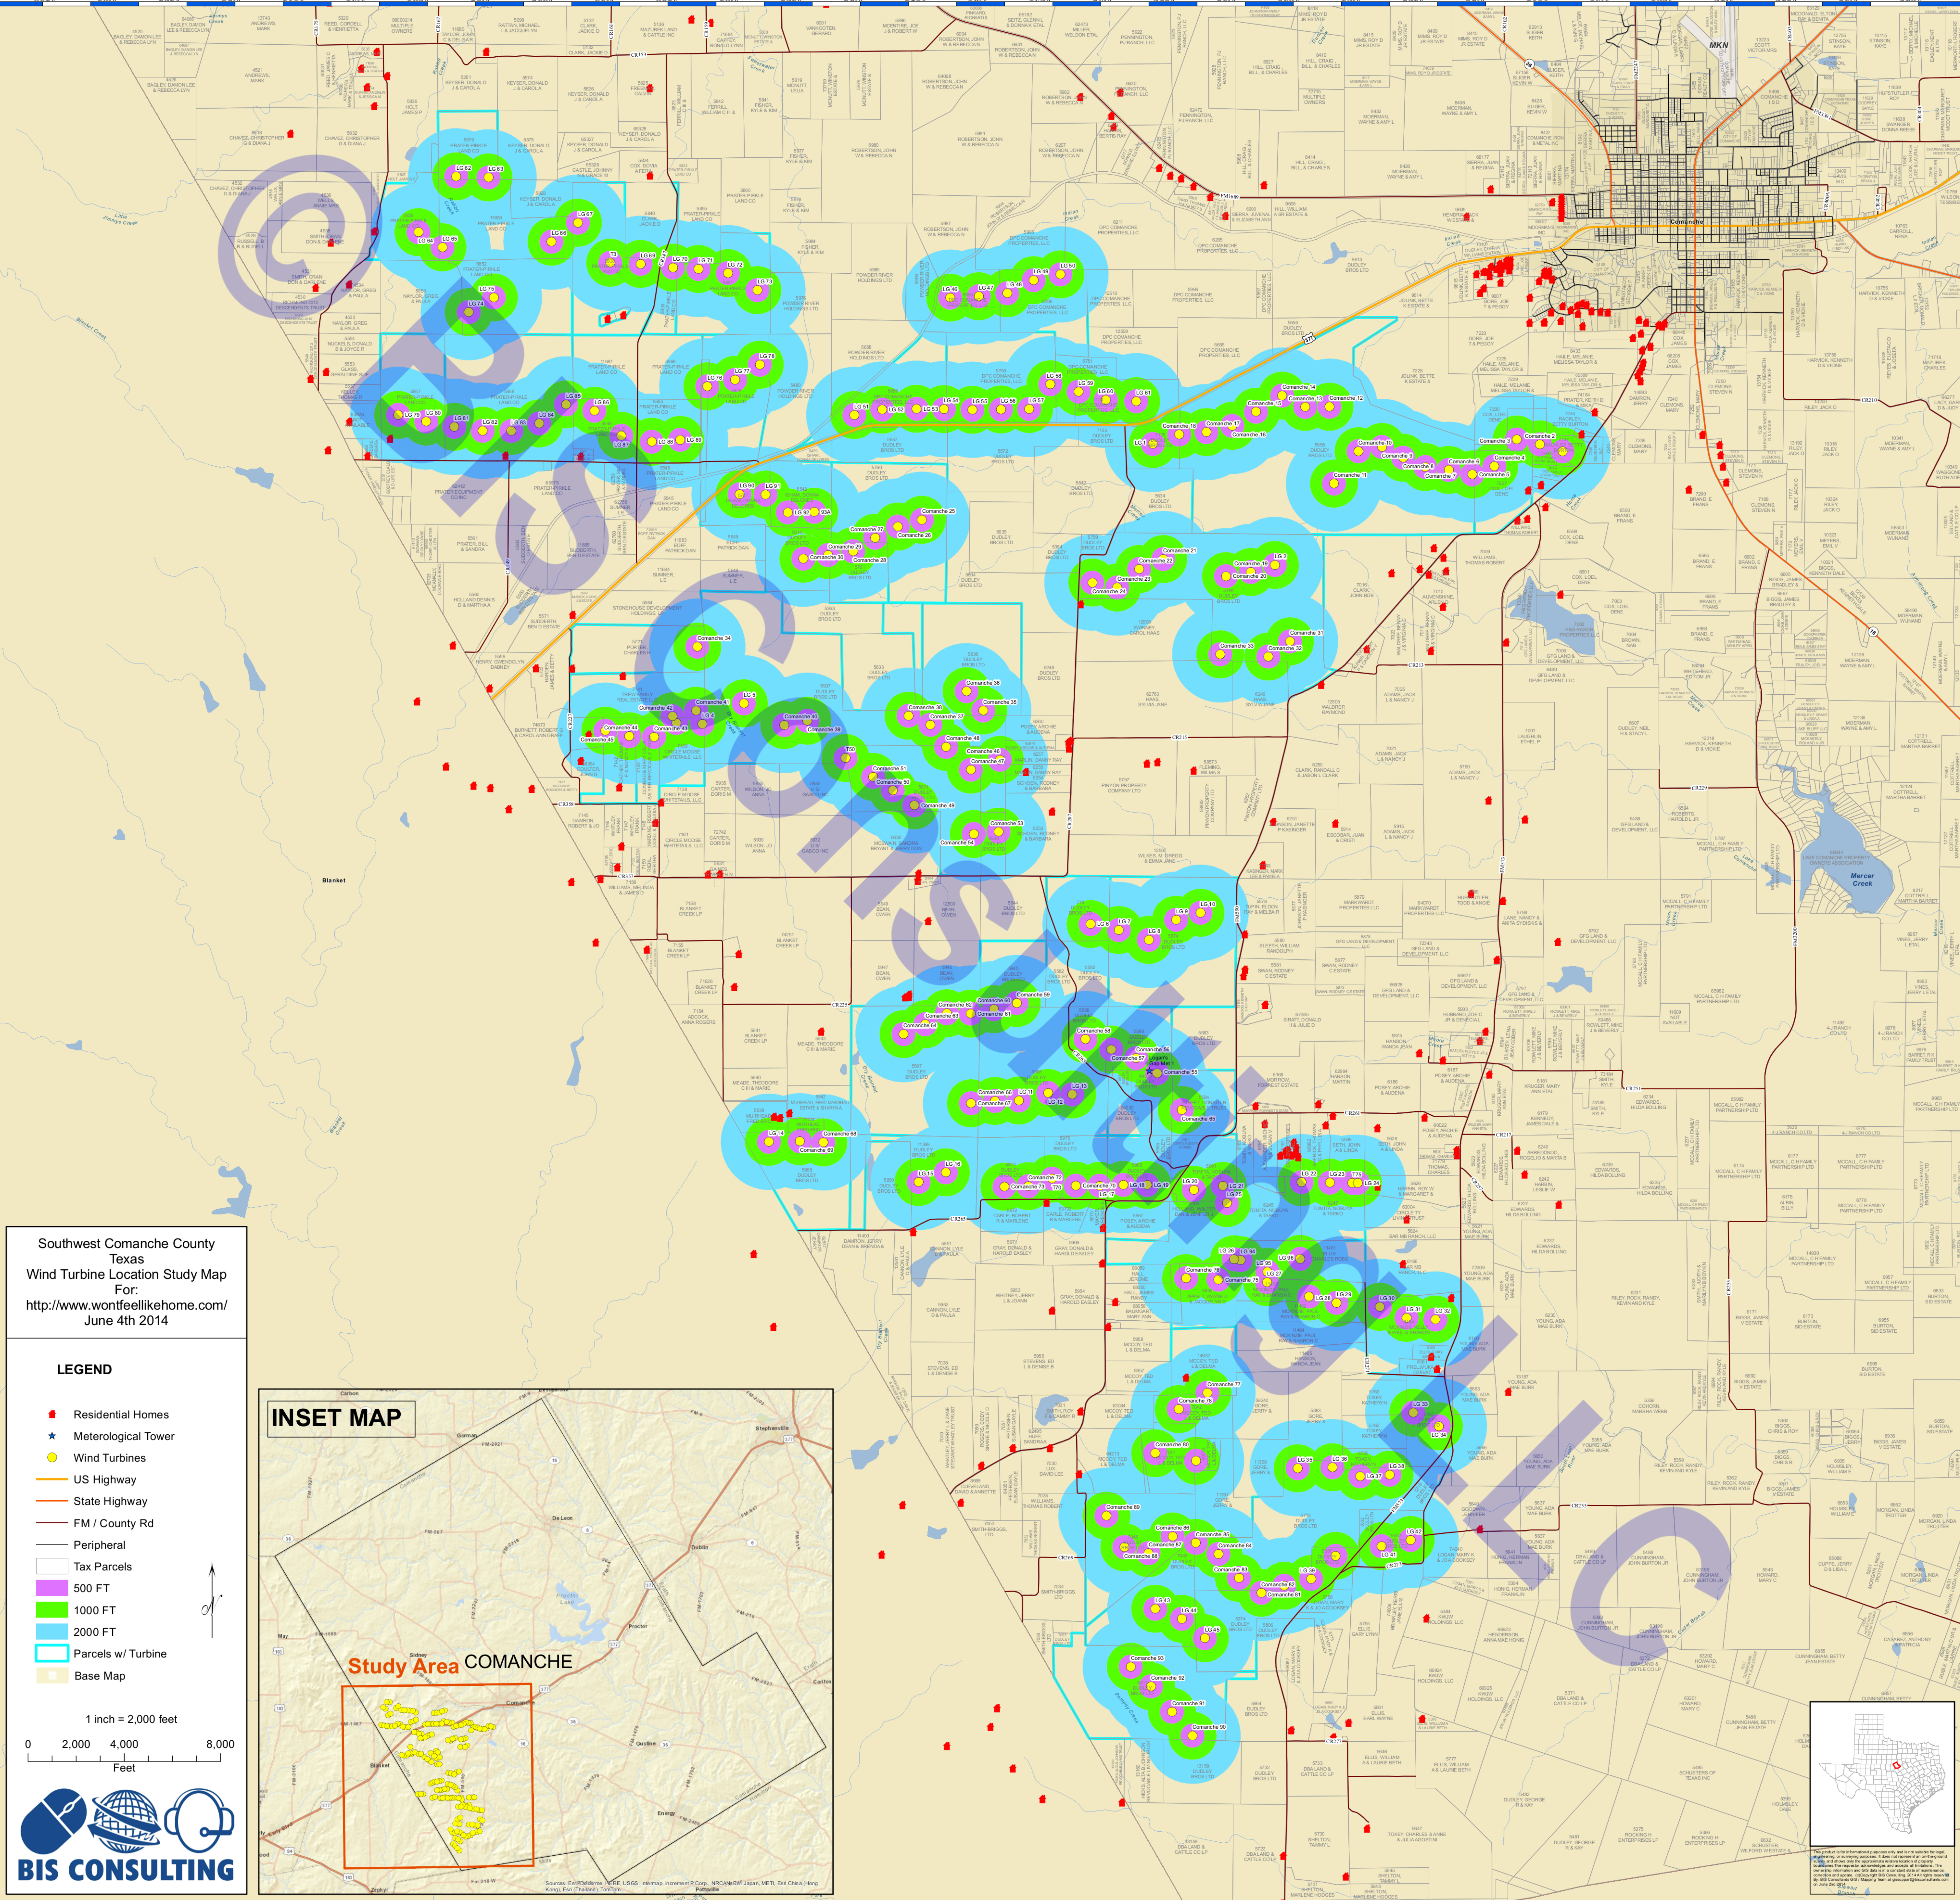

Wind Turbine Locations - Comanche County Texas