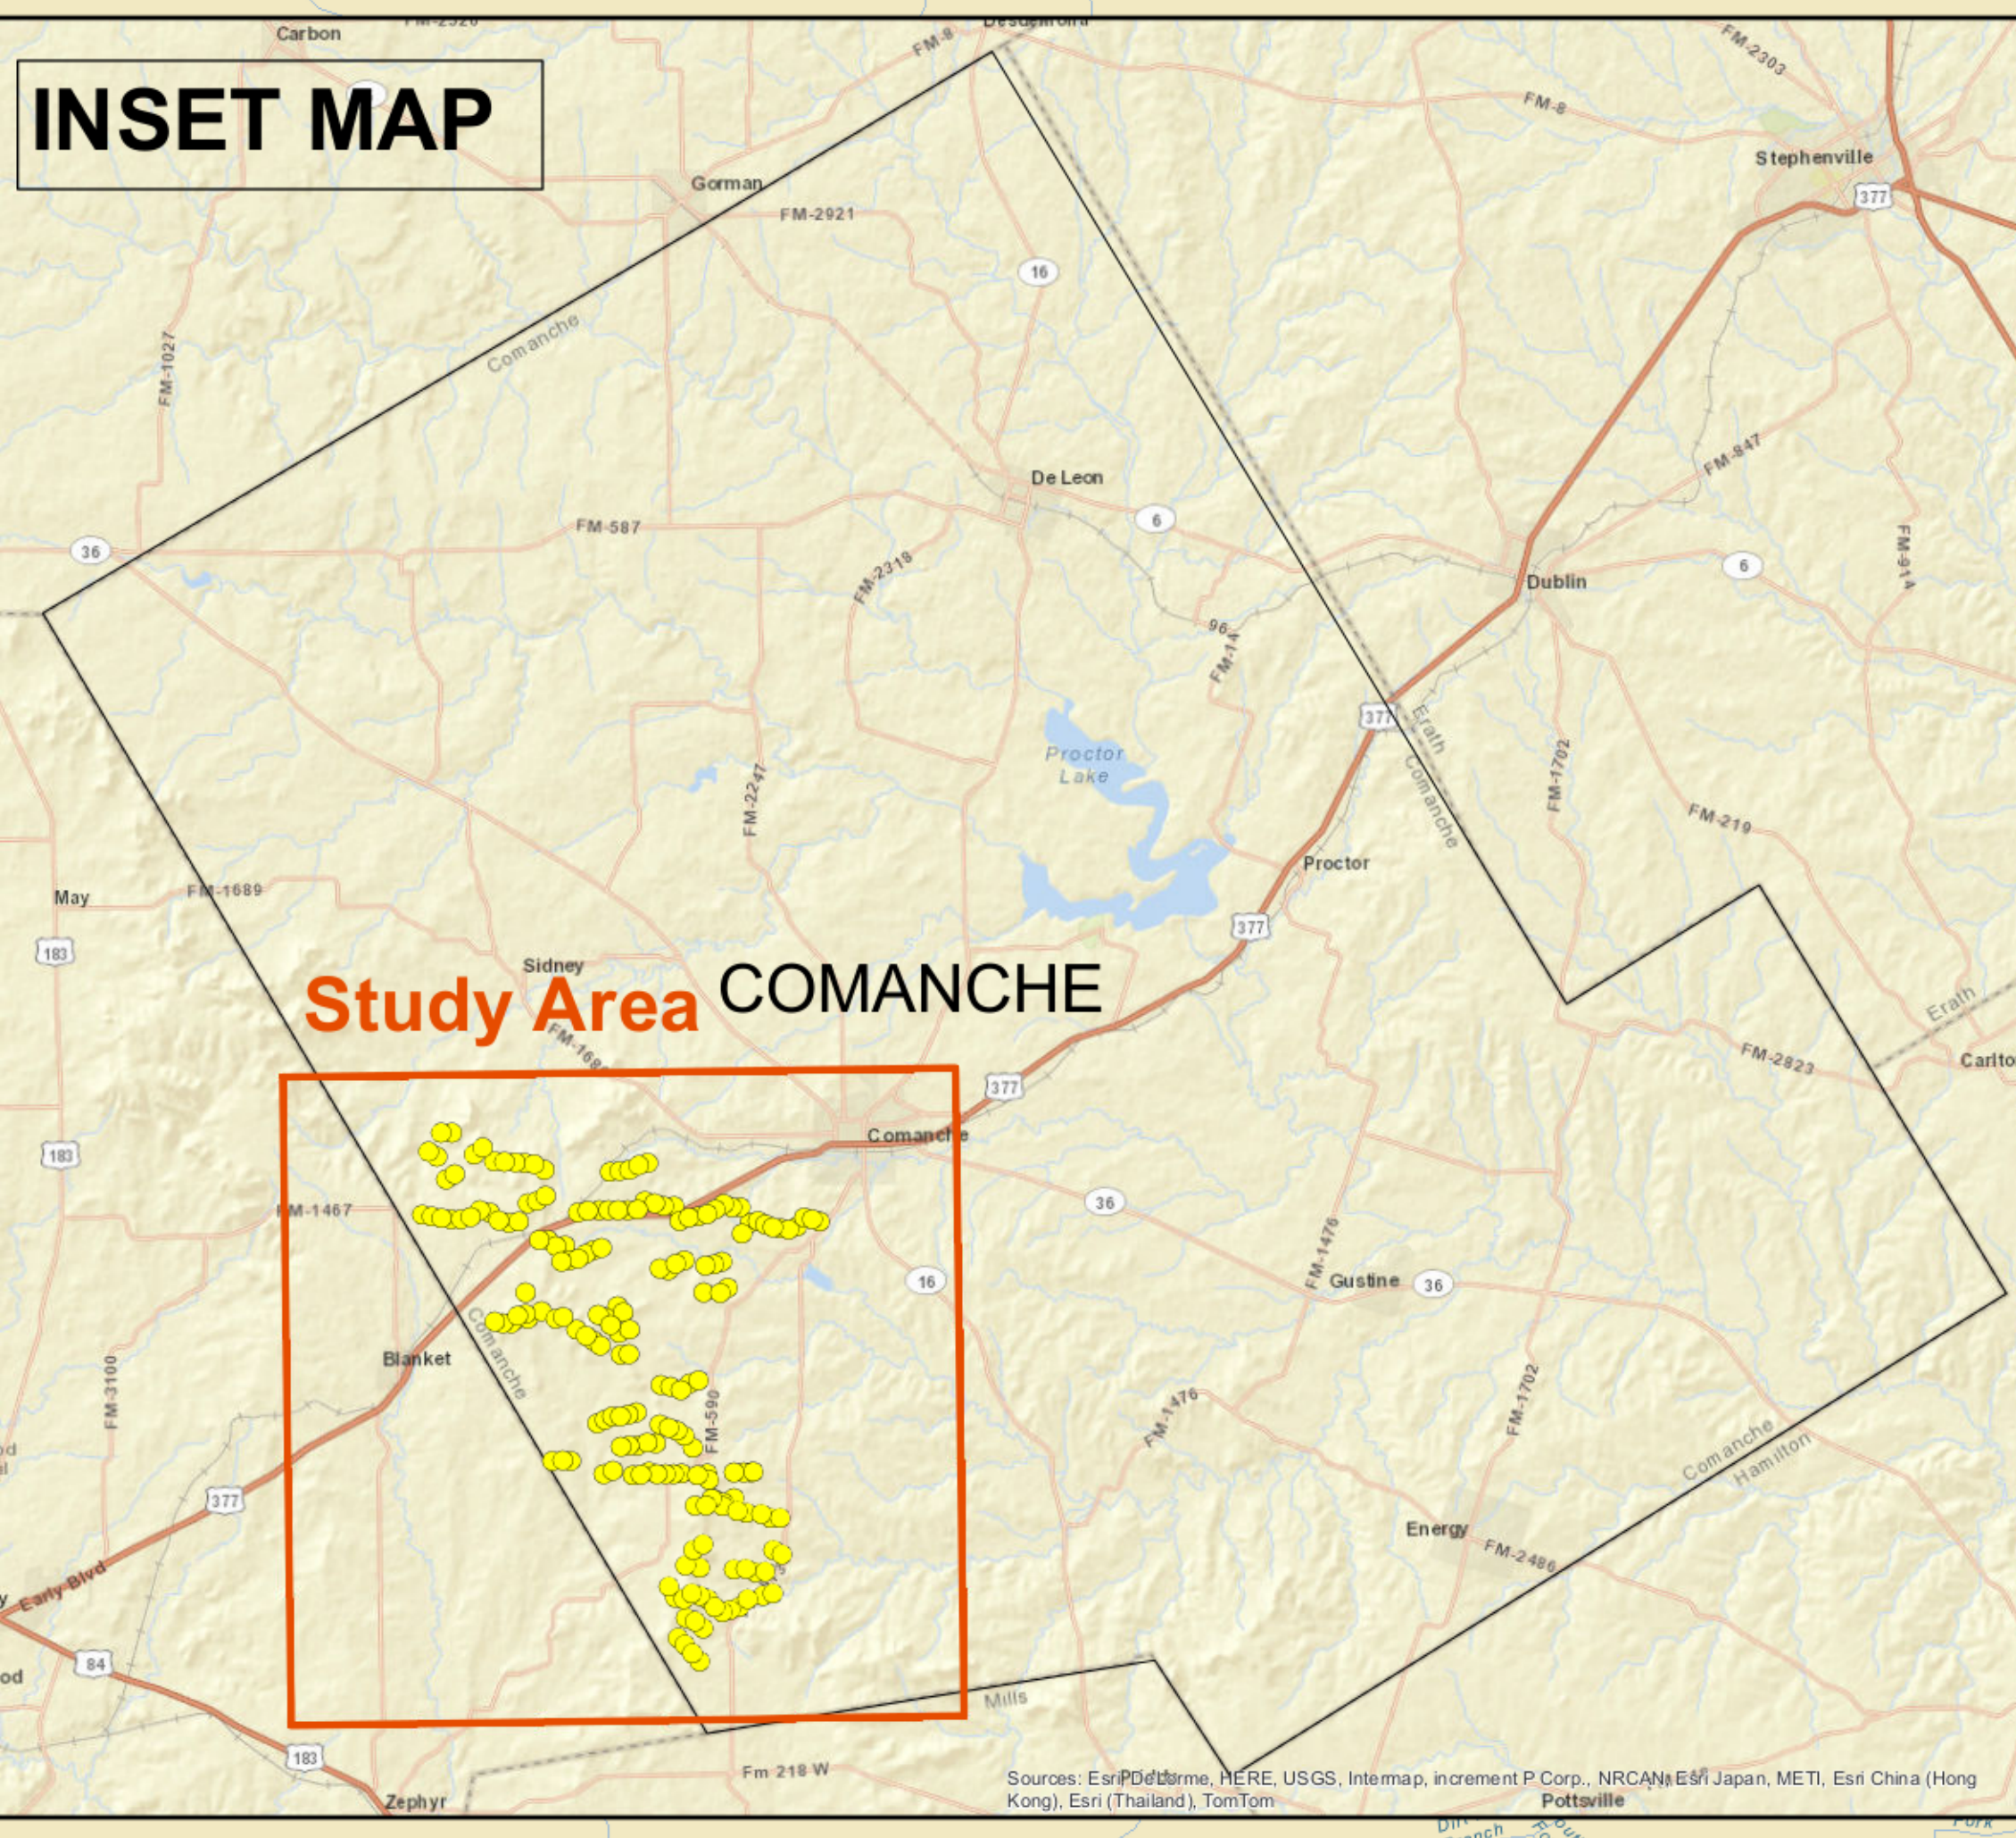

Southwest Comanche County
Texas
Wind Turbine Location Study Map
For:
<http://www.wontfeelikehome.com/>
June 4th 2014

1. **LEGEND**
2. Residential Homes
   - ★ Meteorological Tower
   - Wind Turbines
   - US Highway
   - State Highway
   - FM / County Rd
   - Peripheral
   - Tax Parcels
   - 500 FT
   - 1000 FT
   - 2000 FT
   - Parcels w/ Turbine
   - Base Map